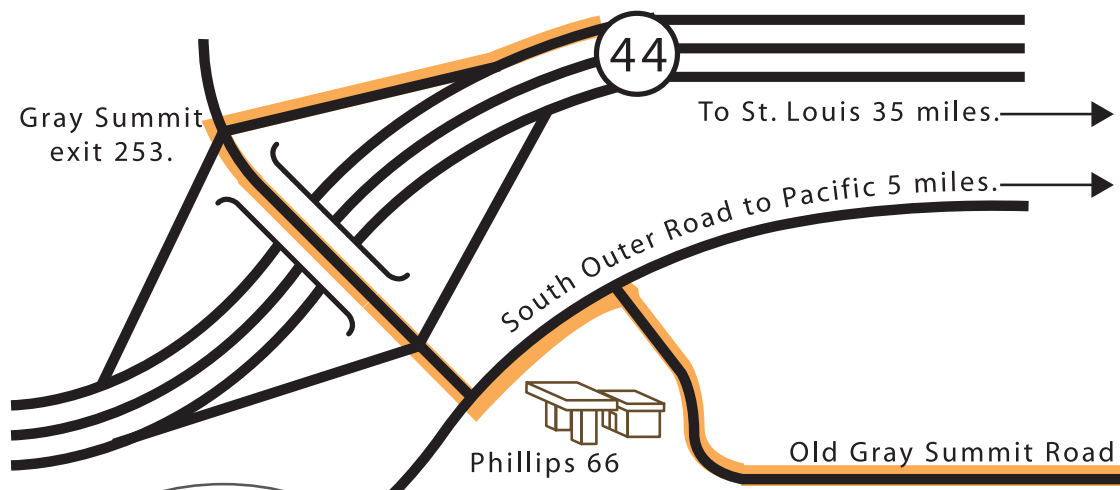

SHAW NATURE RESERVE

EDUCATION CENTER

Directions

Phillips 66

Old Gray Summit Road

Main Entrance

From St. Louis, take I-44 to Gray Summit exit #253. At top of exit ramp, turn left and cross over I-44. Proceed to traffic light and turn left. After you pass the Fireworks store, Carquest and the Laundromat on your right, take an immediate right on Old Gray Summit Rd. Proceed down Old Gray Summit Rd 1.5 miles to stone pillars on the right. Follow signs to Overnight Center. Please park in designated parking area.

Dana Brown Overnight Education Center

Adlyne Freund Center